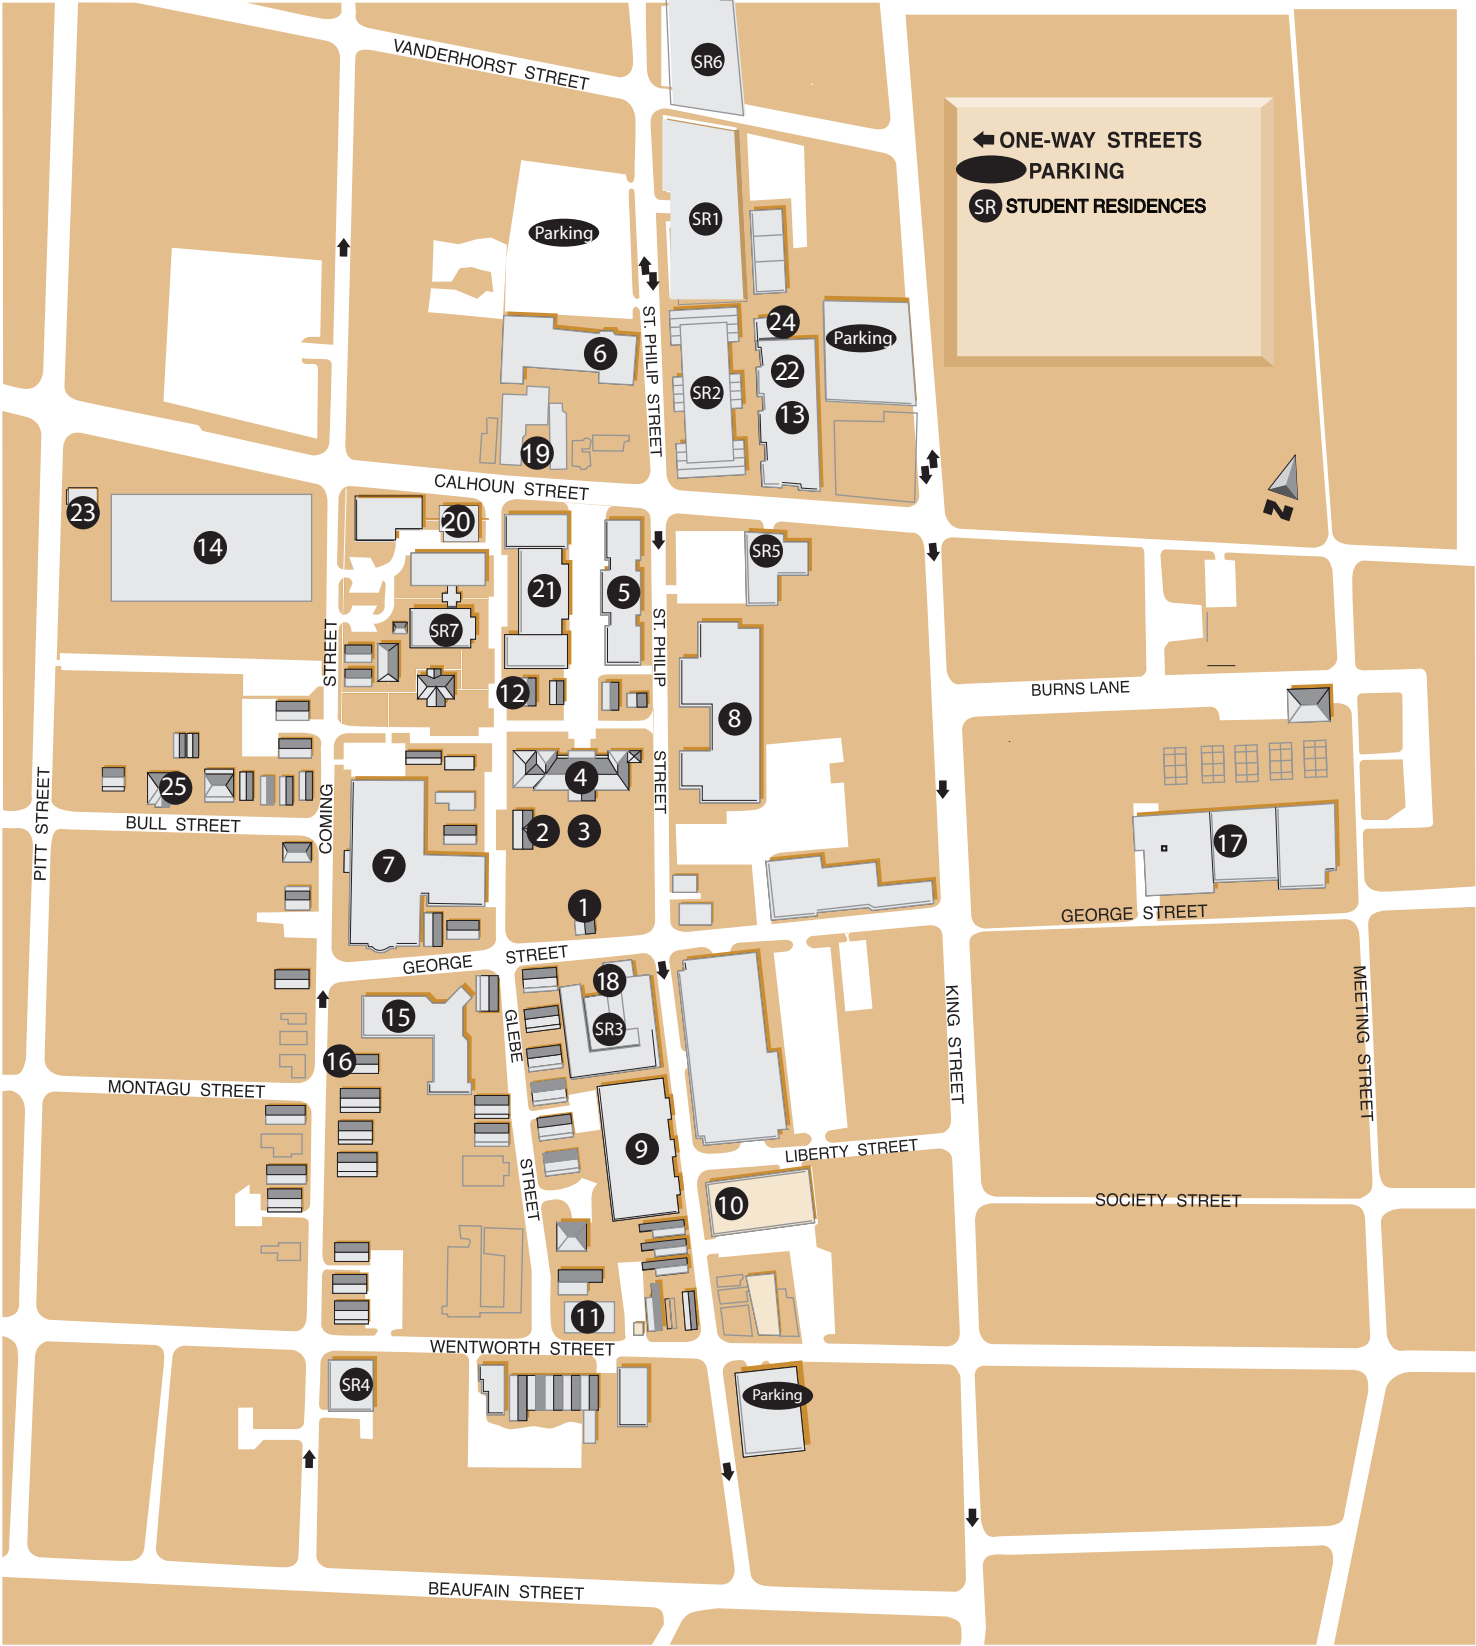

# College of Charleston ~ Campus Map

**LEGEND:**

- |                                 |                               |                                   |
|---------------------------------|-------------------------------|-----------------------------------|
| 1. Porter's Lodge               | 2. Admissions Office          | 3. The Cistern                    |
| 4. Randolph Hall                | 5. Maybank Hall               | 6. Bell South Building            |
| 7. Science Center/Physicians    | 8. Simons Center for the Arts | 9. Education Center               |
| 10. J.C. Long and Beatty Center | 11. Jewish Studies Center     | 12. Honors College                |
| 13. Lightsey Center             | 14. Addlestone Library        | 15. Stern Student Center          |
| 16. Residence Life              | 17. Kresse Arena & Gym        | 18. Craig Cafeteria               |
| 19. Treasurer's Office          | 20. Wellness Center           | 21. Admissions Information Center |
| 22. Financial Aid               | 23. Multicultural Center      | 24. New Student Programs          |
| 25. Alumni Services             |                               |                                   |

**STUDENT RESIDENCES:**

- SR1 - McAlister Hall (co-ed)
- SR2 - Berry Hall (female)
- SR3 - Craig Hall (male)
- SR4 - McConnell Hall (co-ed)
- SR5 - College Lodge (co-ed)
- SR6 - Kelly House (upperclassman co-ed)
- SR7 - Buist and Rutledge Rivers (Honors co-ed)